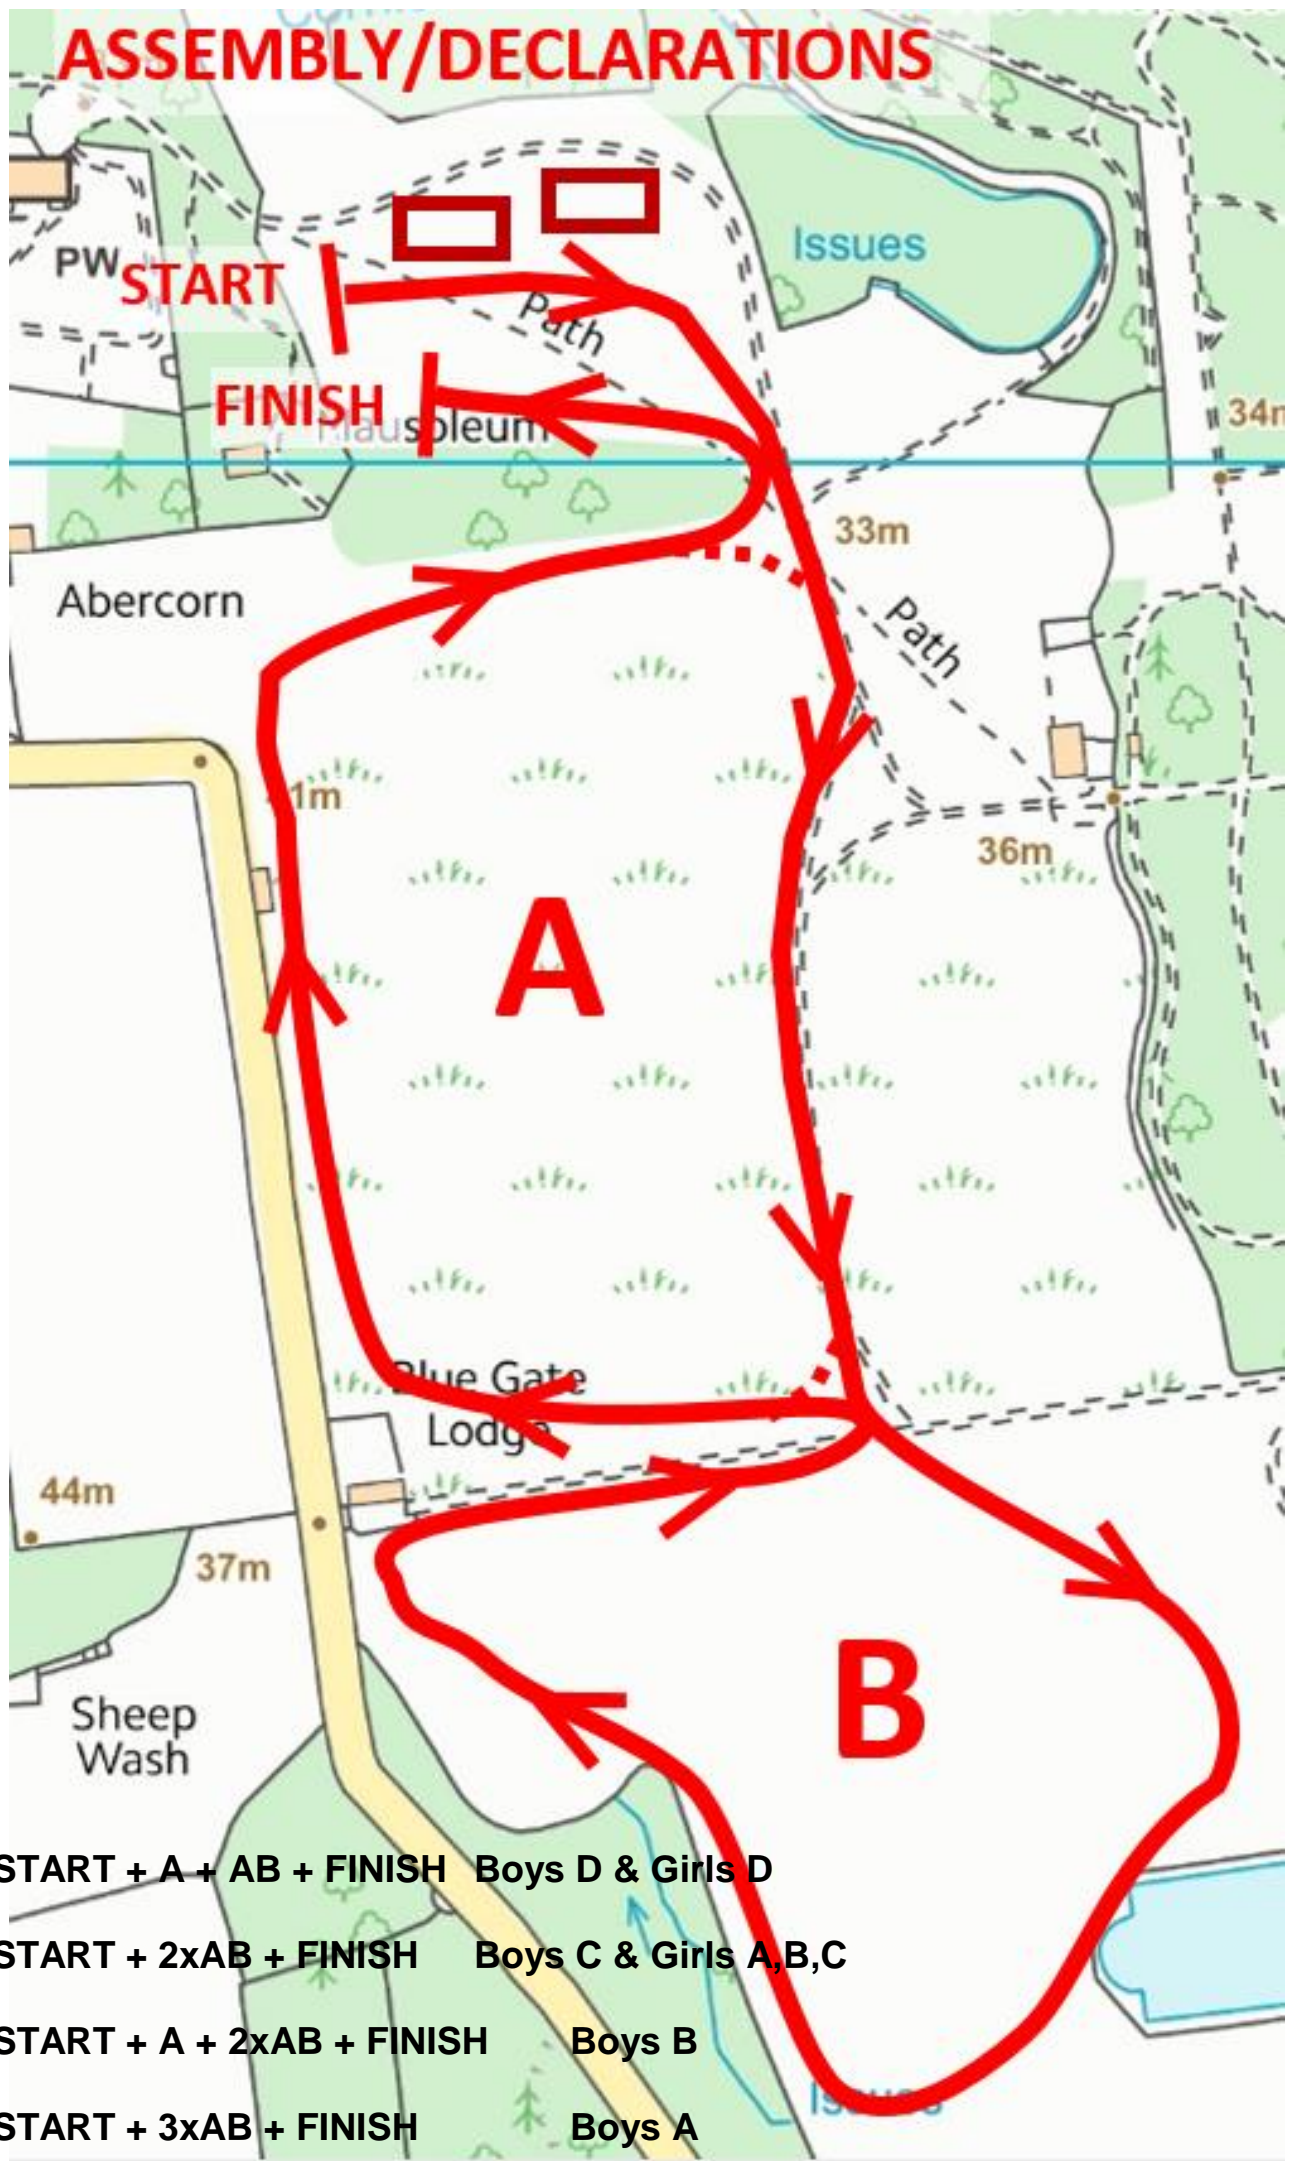

ASSEMBLY/DECLARATIONS

3k START + A + AB + FINISH Boys D & Girls D

4k START + 2xAB + FINISH Boys C & Girls A,B,C

5k START + A + 2xAB + FINISH Boys B

6k START + 3xAB + FINISH Boys A